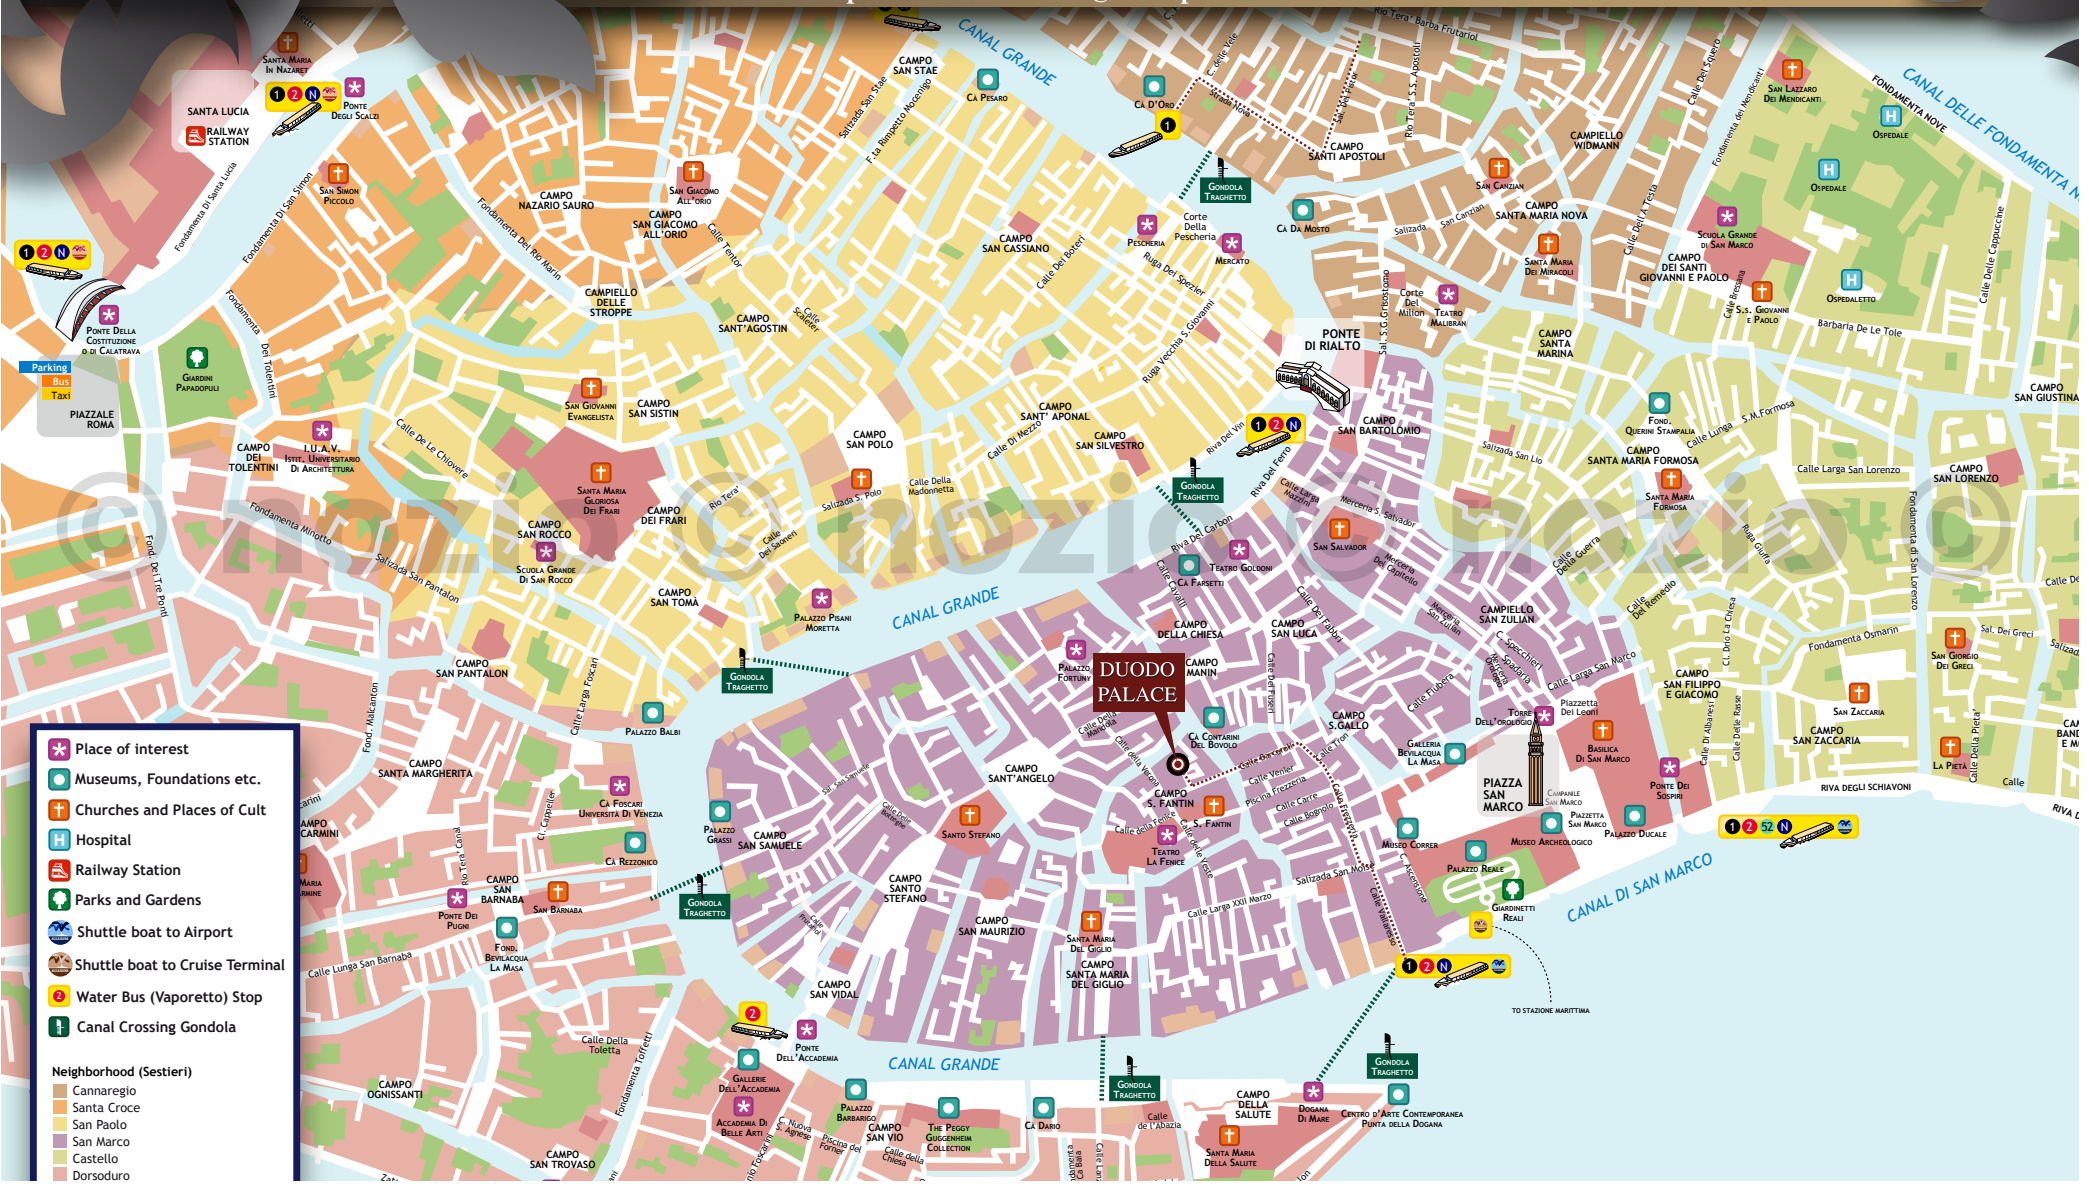

DUODO PALACE HOTEL - Venezia S.Marco 1887, 1888 - Calle Minelli - 30124 Venezia (Italy) - tel.+39.041.5203329

www.duodopalacehotel.com - info@duodopalacehotel.com

- Place of interest
- Museums, Foundations etc.
- Churches and Places of Cult
- Hospital
- Railway Station
- Parks and Gardens
- Shuttle boat to Airport
- Shuttle boat to Cruise Terminal
- Water Bus (Vaporetto) Stop
- Canal Crossing Gondola

- Neighborhood (Sestieri)
- Cannaregio
 - Santa Croce
 - San Polo
 - San Marco
 - Castello
 - Dorsoduro